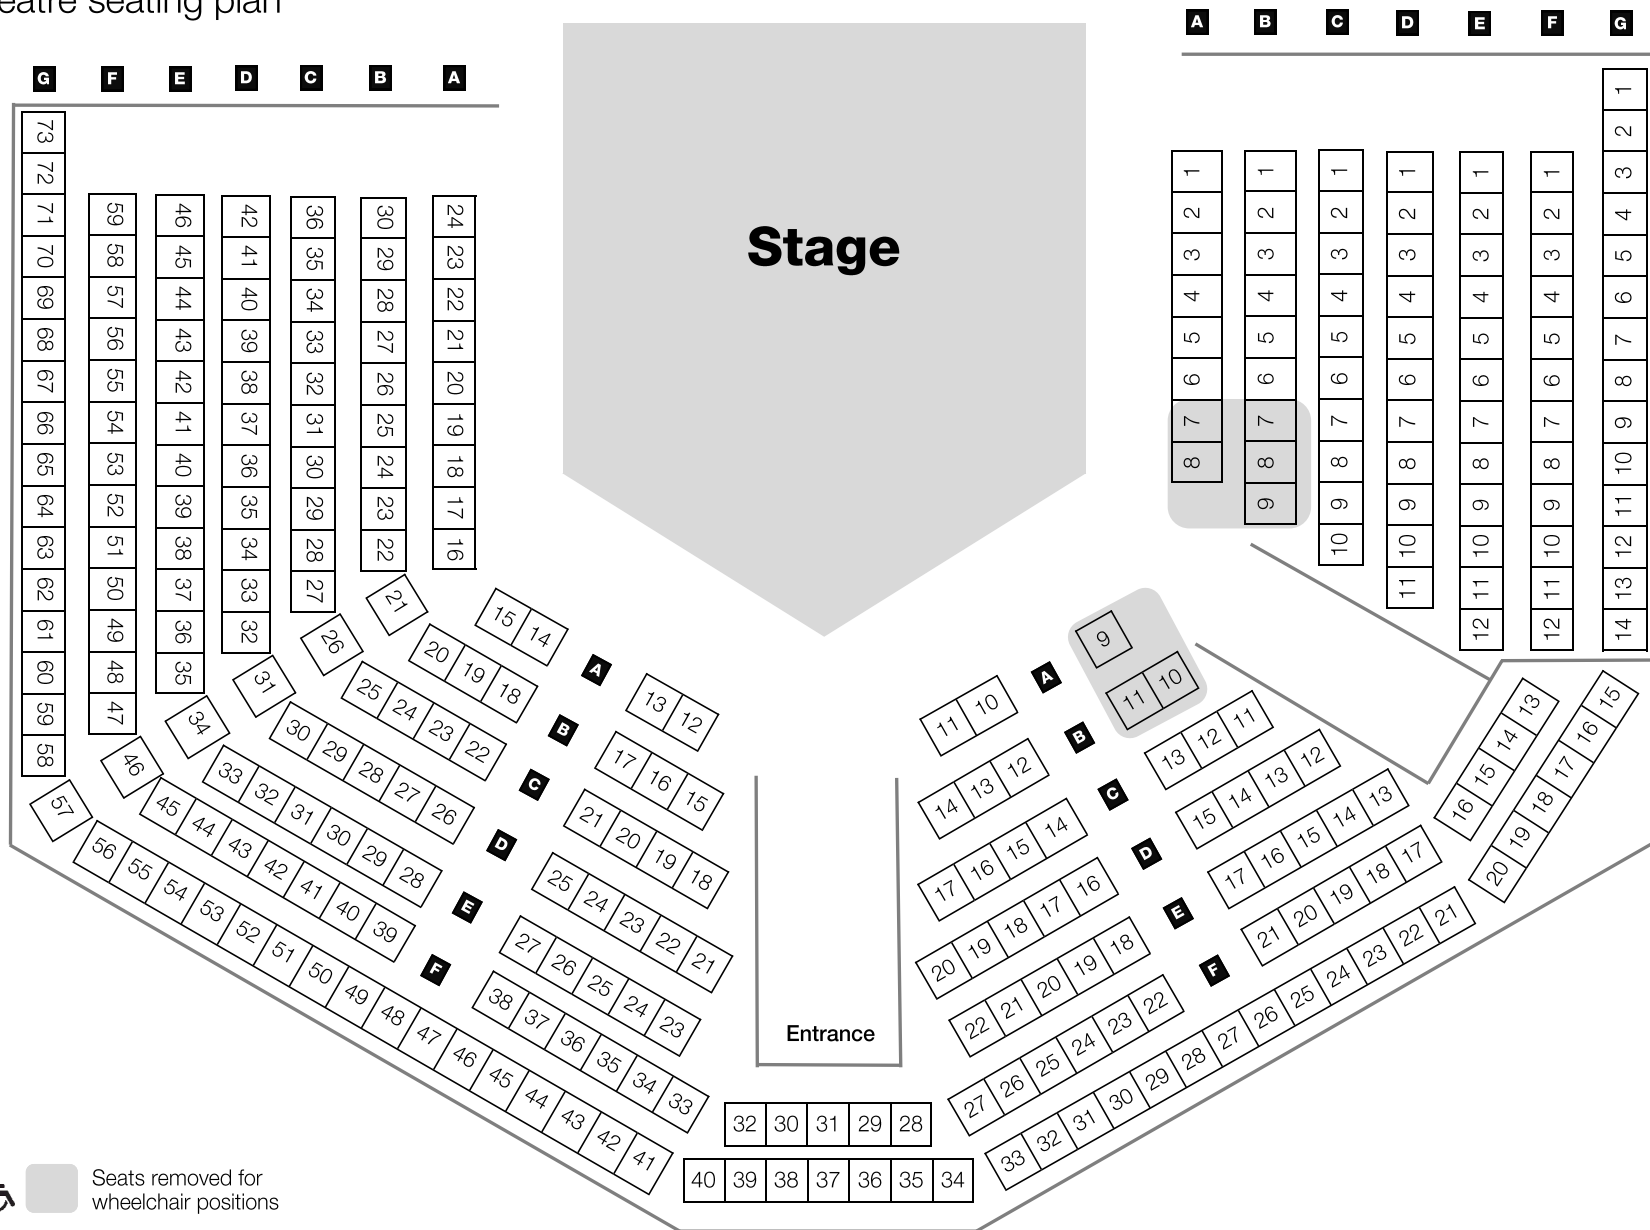

chichester festival theatre

Minerva Theatre seating plan

Seats removed for wheelchair positions