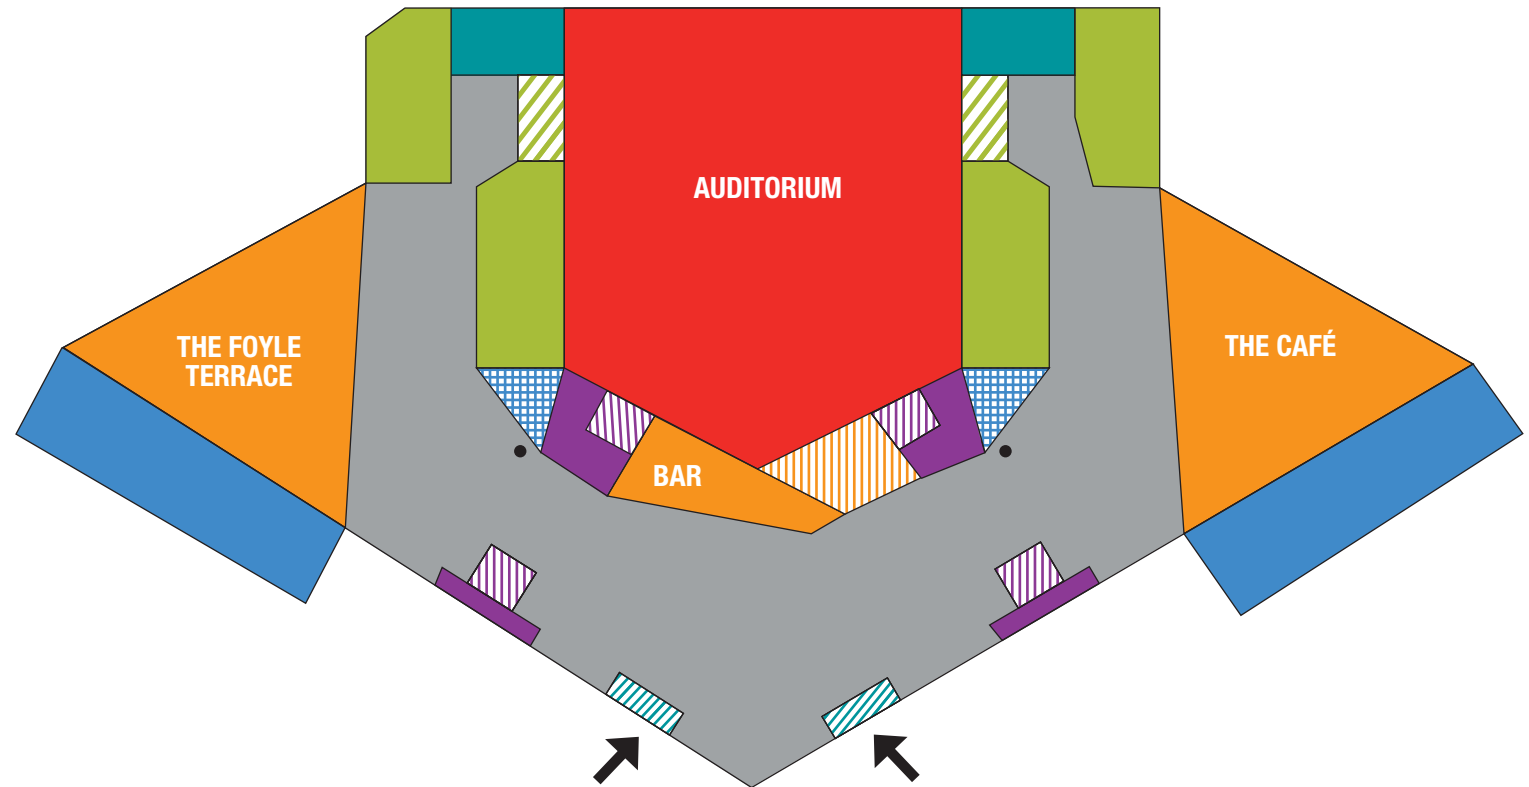

## FESTIVAL THEATRE MAP

### Key

-  Level entrance with automatic doors
-  Foyer
-  Auditorium
-  Food and drink
-  Cloakroom / shop
-  Box Office
-  Toilets
-  Lift to auditorium
-  Accessible toilets
-  Auditorium doors
-  Staircase
-  Outdoor seating area
-  Sennheiser pick up points

## MINERVA THEATRE MAP

### Key

-  Entrance with automatic doors
-  Foyer
-  Auditorium
-  Staircase
-  Food and drink
-  Outdoor seating area
-  Shop (changeable location)
-  Box Office
-  Toilets
-  Lift
-  Accessible toilet
-  Auditorium doors
-  Sennheiser pick up point